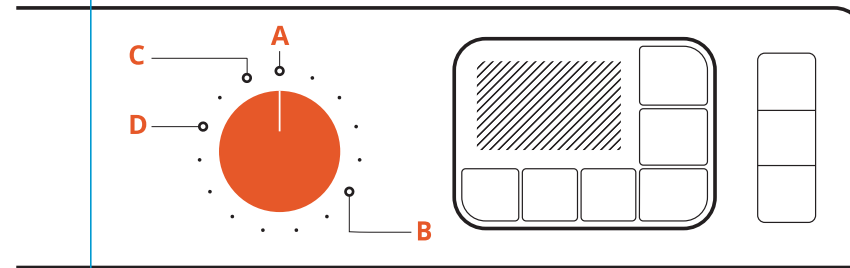

IGUAZU W&D OPP (BRAZIL)

QUICK START GUIDE PT M11 WD

COD.

PN: W11612461

STM: W11612479

REV.

Rev C 04/SET/2024

LEGEND

BRASTEMP orange : Pantone 7579 C

Black : Pantone Black C

cut mark

OBS.

Dimensions:

110mm x 244,5mm

Colors:

1x2

Paper:

couché 250g

Finishing:

Matte lamination (bi-axially oriented polypropylene)

2 sides

Especial cut

STATUS

Draft

Completed

INSTALANDO A LAVA & SECA

Acesse o passo a passo de instalação através do QR code, utilizando a câmera do seu celular,

ou pelo site:
brastemp.com.br/eletrodomesticos/lavae seca-frontal

CICLOS ESPECIAIS DE LAVAGEM E SECAGEM

A

LAVAR E SECAR em 59 min

Lavar e secar poucas peças em apenas 59 minutos, deixando prontas para vestir imediatamente.

Dica: Ideal para uma troca de roupas ou 1 kg de roupas secas.

C

TIRA MANCHAS PRO

Para roupas de tecidos resistentes sujos / com manchas.

Dica: Remove mais de 50 tipos de manchas. Consulte o manual para acessar a lista de manchas indicadas.

B

ANTIBACTÉRIA

Garante a higienização das suas roupas, eliminando até 99,9% das bactérias, graças a alta temperatura de lavagem.

Dica: Confira a temperatura de lavagem para as suas peças.

D

SILENCIOSO

Esse programa opera de forma silenciosa durante todo o ciclo, incluindo a etapa de centrifugação.

Dica: Para melhor performance, utilize somente a metade da carga máxima de roupas. Ideal para lavagem noturna.

TRIPLO VAPOR

Proporciona uma limpeza profunda e um cuidado extremo as suas roupas com **3 opções de uso de vapor:**

1 **Vaporizar**

Remove odores desagradáveis e vincos sem precisar lavar e secar novamente.

2 **Lavar com vapor**

Eleva a performance da lavagem ao gerar vapor durante o ciclo.

3 **Volto Logo com vapor**

Após o término da lavagem, movimentar as roupas de forma gentil adicionando vapor.

Dica: Confira a temperatura de lavagem para as suas peças.

OPÇÕES DE LAVAGEM E SECAGEM

Secar Opções

Selecione essa opção para ajustar o tempo de secagem. As opções disponíveis são: desligado, 30 min, 1h, 1h:30 min, 2h, 3h, 4h.

Volto Logo

Após o término da lavagem, movimentar as roupas de forma gentil adicionando vapor.

Express

Selecione essa opção para reduzir o tempo de ciclo.

Temp °C

Ajusta a temperatura da água da lavagem.

Adiar Início

Programa sua lavadora para iniciar a lavagem mais tarde.

Centrifugar

Ajusta a velocidade de centrifugação.

Pré-Lavagem

Etapa anterior à fase de lavagem que aumenta a performance de limpeza das roupas.

Para selecionar a opção, pressione a tecla Express durante 3 segundos.

Importante: Utilize o compartimento de sabão dedicado a pré-lavagem.

ACOMPANHE O STATUS DA LAVAGEM PELA BARRA DE ETAPAS

Dica: Durante a lavagem, é possível adicionar mais roupas enquanto o aviso estiver visível.

ABASTECENDO O DISPENSER

AMACIANTE

Pó / Líquido

SABÃO PARA PRÉ-LAVAGEM

Pó / Líquido

Compartimento de sabão dedicado a pré-lavagem de roupas encardidas ou muito sujas.

Utilize esse compartimento quando a opção pré-lavagem for selecionada.

SABÃO

Pó / Líquido
Alvejante sem cloro em pó

IMPORTANTE: Não use alvejante com cloro e vinagre neste produto.

BRASTEMP
é outro mundo.

PN:W11612461 SM:W11612479 Rev.C 04/SET/2024